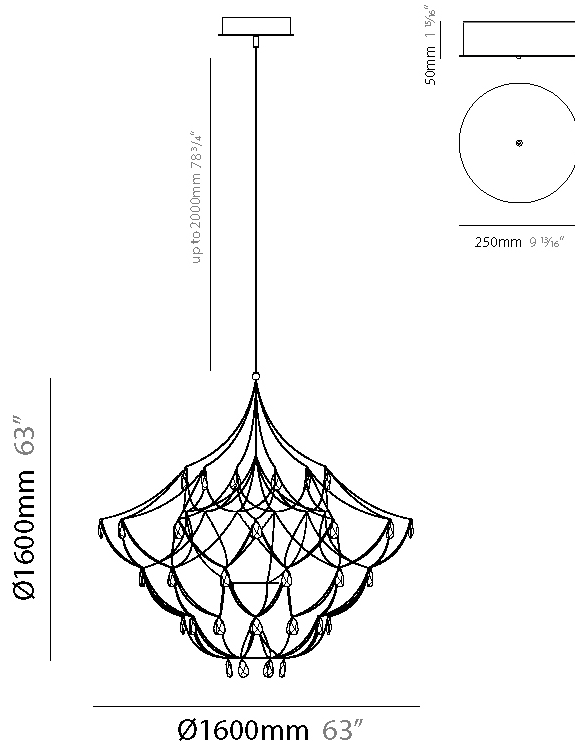

D101409-

base number	LED	Color	Finish
	Dimming	Temperature	Options

1. To build a product code in our configurator select the specify button on the base model # product page
2. To build a manual product code on this datasheet choose from the options listed below in blue font and add the suffix to the base model #

GENERAL

Series: Crystal Galaxy
Brand: Quasar
Division: Design
Mounting Type: Suspension
Mounting Location: Ceiling
Subcategory: Ambient

PHYSICAL

Shape: Abstract
Diameter (mm): 1600
Diameter (in): 63
Height (mm): 1600
Height (in): 63
Max. Overall Height (mm): 3600
Max. Overall Height (in): 141 3/4
Light Distribution: Omnidirectional
Weight (kg): 6
Weight (lbs): 13.23
Fixture Finish: NIC / BRA / BBR
Fixture Material: Metal
Cable Details: 2000mm Cable
Upon Request: Custom Sizes

ELECTRICAL

Number of Lamps: 144
Lamp Type: LED Retrofit
Input Wattage (W): 47.52
Bulb Included: Bulb Included
Max. Wattage Per Lamp (W): 0.33
Lamp Base: E10
Dimming: 0-10V Dimming / Phase Dimming (120Vac Only)
Driver Included: Yes
Driver Location: Integrated
Driver Type: Constant Voltage - Universal
Driver Class: Class 2
Input Voltage (V): 120 - 277
Output Voltage (V): 12
Lamp Voltage (V): 12

LED

Color Temperature (°K): 2600 / 3000 / 3500
Max. Delivered Lumen (lm): 3312 (2600K)
CRI: >90 CRI
Lamp Life (hrs): 50000

OPTICAL

RATINGS AND CERTIFICATIONS

Certified By: Certified for North American Standards
IP rating: IP20