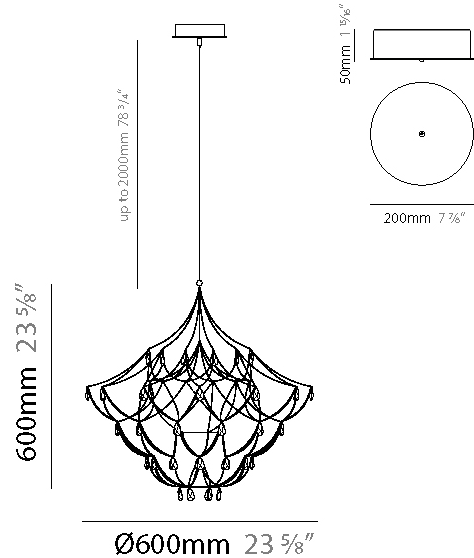

CRYSTAL GALAXY SUSPENSION

D101393-

base number	LED Dimming	Color Temperature	Finish Options

1. To build a product code in our configurator select the specify button on the base model # product page
2. To build a manual product code on this datasheet choose from the options listed below in blue font and add the suffix to the base model #

GENERAL

Series: Crystal Galaxy
Brand: Quasar
Division: Design
Mounting Type: Suspension
Mounting Location: Ceiling
Subcategory: Ambient

PHYSICAL

Shape: Abstract
Diameter (mm): 600
Diameter (in): 23 5/8
Height (mm): 600
Height (in): 23 5/8
Max. Overall Height (mm): 2000
Max. Overall Height (in): 78 3/4
Light Distribution: Omnidirectional
Weight (kg): 3
Weight (lbs): 6.61
Fixture Finish: NIC / BRA / BBR
Fixture Material: Metal
Upon Request: Custom Sizes

ELECTRICAL

Number of Lamps: 48
Lamp Type: LED Retrofit
Input Wattage (W): 15.84
Bulb Included: Bulb Included
Max. Wattage Per Lamp (W): 0.33
Lamp Base: E10
Dimming: 0-10V Dimming / Phase Dimming (120Vac Only)
Driver Included: Yes
Driver Location: Integrated
Driver Type: Constant Voltage - Universal
Driver Class: Class 2
Input Voltage (V): 120 - 277
Output Voltage (V): 12
Lamp Voltage (V): 12

LED

Color Temperature (°K): 2600 / 3000 / 3500
Max. Delivered Lumen (lm): 1104 (2600K)
CRI: >90 CRI
Lamp Life (hrs): 50000

OPTICAL

RATINGS AND CERTIFICATIONS

Certified By: Certified for North American Standards
IP rating: IP20