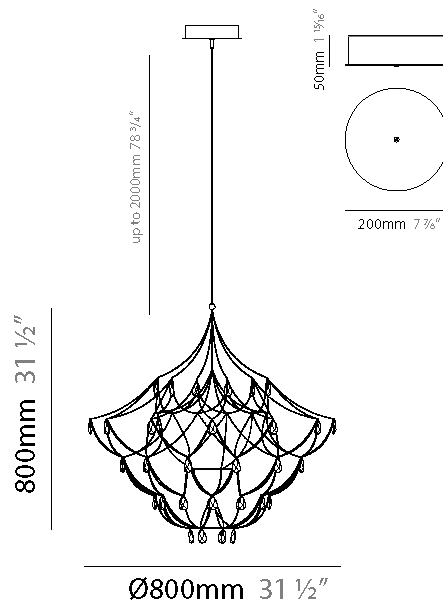

CRYSTAL GALAXY SUSPENSION

D101390-

base number	LED	Color	Finish
	Dimming	Temperature	Options

1. To build a product code in our configurator select the specify button on the base model # product page
2. To build a manual product code on this datasheet choose from the options listed below in blue font and add the suffix to the base model #

GENERAL

Series: Crystal Galaxy
Brand: Quasar
Division: Design
Mounting Type: Suspension
Mounting Location: Ceiling
Subcategory: Ambient

PHYSICAL

Shape: Abstract
Diameter (mm): 800
Diameter (in): 31 1/2
Height (mm): 800
Height (in): 31 1/2
Max. Overall Height (mm): 2000
Max. Overall Height (in): 78 3/4
Light Distribution: Omnidirectional
Diffuser: Asfour Crystals
Fixture Finish: NIC / BRA / BBR
Fixture Material: Metal
Upon Request: Custom Sizes

ELECTRICAL

Number of Lamps: 60 + 1
Lamp Type: LED Retrofit
Input Wattage (W): 26.8
Bulb Included: Bulb Included
Max. Wattage Per Lamp (W): 0.33 + 7
Lamp Base: E10 + GU10
Dimming: 0-10V Dimming / Phase Dimming (120Vac Only)
Driver Included: Yes
Driver Location: Integrated
Driver Type: Constant Voltage - Universal
Driver Class: Class 2
Input Voltage (V): 120 - 277
Output Voltage (V): 12
Lamp Voltage (V): 12

LED

Color Temperature (°K): 2600 / 3000 / 3500
CRI: >90 CRI
Lamp Life (hrs): 50000

OPTICAL

RATINGS AND CERTIFICATIONS

Certified By: Certified for North American Standards
IP rating: IP20