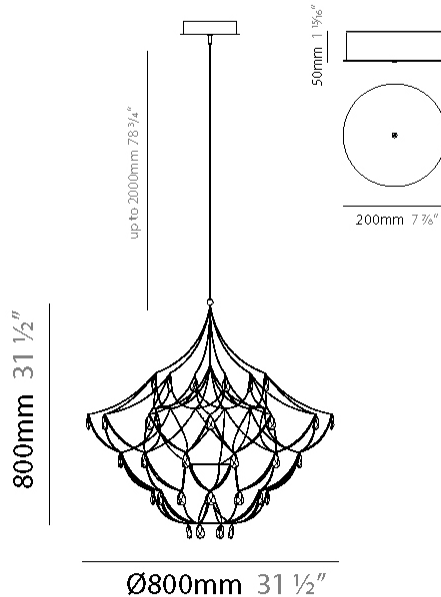

1. To build a product code in our configurator select the specify button on the base model # product page
2. To build a manual product code on this datasheet choose from the options listed below in blue font and add the suffix to the base model #

GENERAL

Series: Crystal Galaxy
Brand: Quasar
Division: Design
Mounting Type: Suspension
Mounting Location: Ceiling
Subcategory: Ambient

PHYSICAL

Shape: Abstract
Diameter (mm): 800
Diameter (in): 31 1/2
Height (mm): 800
Height (in): 31 1/2
Max. Overall Height (mm): 2000
Max. Overall Height (in): 78 3/4
Light Distribution: Omnidirectional
Weight (kg): 3
Weight (lbs): 6.61
Diffuser: Asfour Crystals
[Fixture Finish: NIC / BRA / BBR](#)
Fixture Material: Metal
Upon Request: Custom Sizes

ELECTRICAL

Number of Lamps: 60
Lamp Type: LED Retrofit
Input Wattage (W): 19.8
Bulb Included: Bulb Included
Max. Wattage Per Lamp (W): 0.33
Lamp Base: E10
[Dimming: 0-10V Dimming / Phase Dimming (120Vac Only)](#)
Driver Included: Yes
Driver Location: Integrated
Driver Type: Constant Voltage - Universal
Driver Class: Class 2
Input Voltage (V): 120 - 277
Output Voltage (V): 12
Lamp Voltage (V): 12

LED

[Color Temperature (°K): 2600 / 3000 / 3500](#)
Max. Delivered Lumen (lm): 1380 (2600K)
CRI: >90 CRI
Lamp Life (hrs): 50000

OPTICAL

RATINGS AND CERTIFICATIONS

Certified By: Certified for North American Standards
IP rating: IP20

PROJECT	
TYPE	
SPECIFIER	
QUANTITY	
DATE