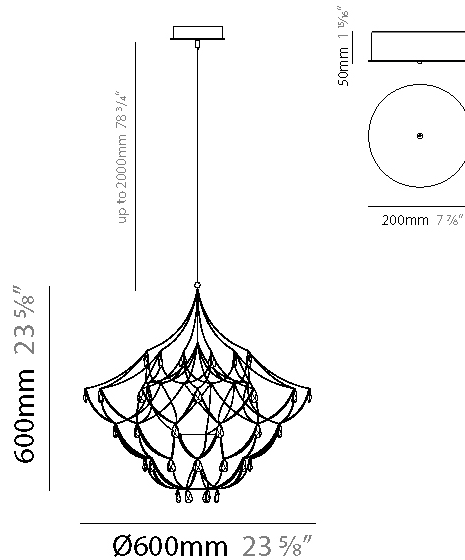

PROJECT	
TYPE	
SPECIFIER	
QUANTITY	
DATE	

CRYSTAL GALAXY SUSPENSION

D101394-

base number	LED Dimming	Color Temperature	Finish Options

1. To build a product code in our configurator select the specify button on the base model # product page
2. To build a manual product code on this datasheet choose from the options listed below in blue font and add the suffix to the base model #

GENERAL

Series: Crystal Galaxy
Brand: Quasar
Division: Design
Mounting Type: Suspension
Mounting Location: Ceiling
Subcategory: Ambient

PHYSICAL

Shape: Abstract
Diameter (mm): 600
Diameter (in): 23 5/8
Height (mm): 600
Height (in): 23 5/8
Max. Overall Height (mm): 2000
Max. Overall Height (in): 78 3/4
Light Distribution: Omnidirectional
Fixture Finish: NIC / BRA / BBR
Fixture Material: Metal
Upon Request: Custom Sizes

ELECTRICAL

Number of Lamps: 48 + 1
Lamp Type: LED Retrofit
Input Wattage (W): 22.84
Bulb Included: Bulb Included
Max. Wattage Per Lamp (W): 0.33 + 7
Lamp Base: E10 + GU10
Dimming: 0-10V Dimming / Phase Dimming (120Vac Only)
Driver Included: Yes
Driver Location: Integrated
Driver Type: Constant Voltage - Universal
Driver Class: Class 2
Input Voltage (V): 120 - 277
Output Voltage (V): 12
Lamp Voltage (V): 12

LED

Color Temperature (*K): 2600 / 3000 / 3500
CRI: >90 CRI
Lamp Life (hrs): 50000

OPTICAL

RATINGS AND CERTIFICATIONS

Certified By: Certified for North American Standards
IP rating: IP20